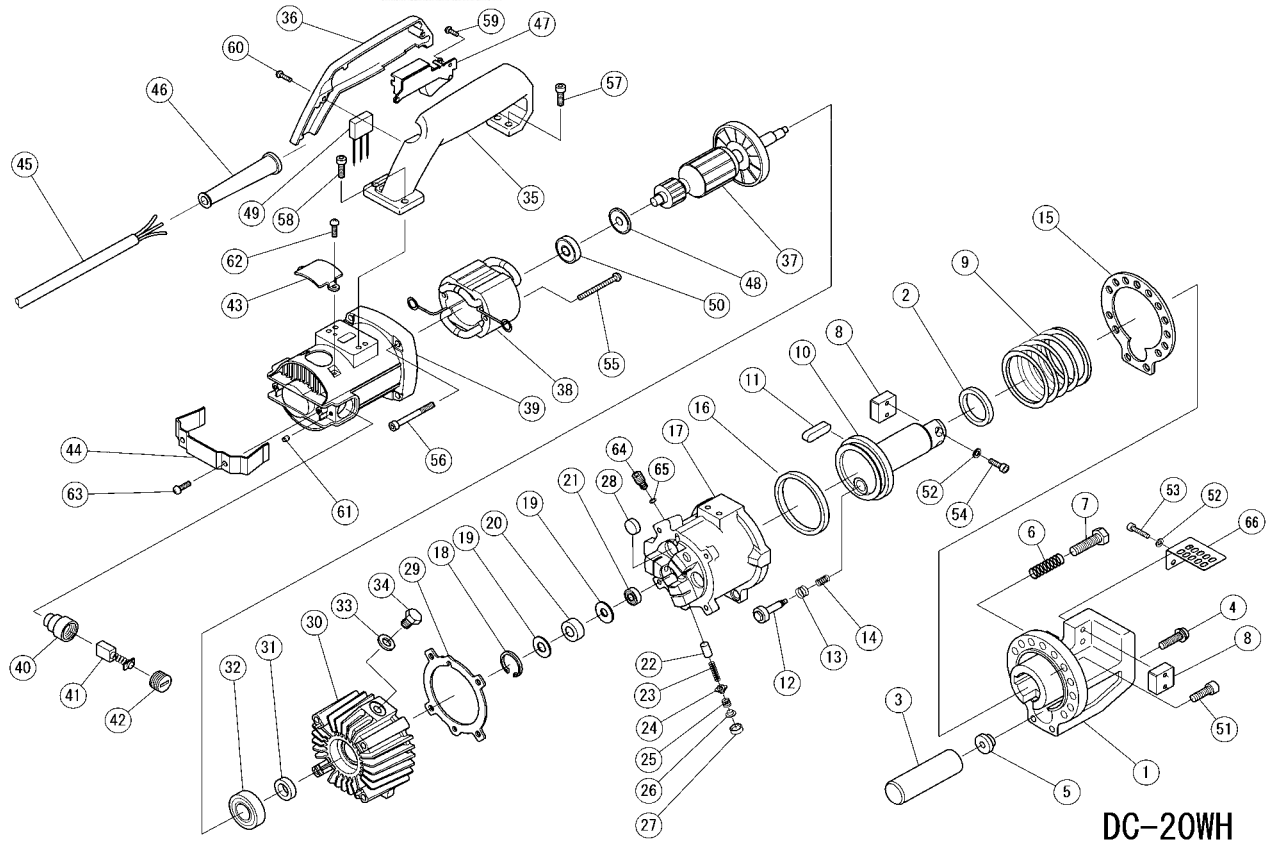

Benner-Nawman, Inc.

3450 Sabin Brown Road - Wickenburg, AZ 85390
 Phone: (800) 992-3833 or (928) 684-2813 Fax: (928) 684-7041
 BNRebarTools.com

DC-20WH REBAR CUTTER

DC-20WH

No.	Part No.	Part Name	Q'ty	No.	Part No.	Part Name	Q'ty	No.	Part No.	Part Name	Q'ty
1	1C2053000	HOUSING	1	23	1C1330	RAM RETURN SPRING	3	45	1C1961F	CORD SET	1
2	1CM2002	SEAL PACKING SKY35	1	24	1C13281	DELIVERY VALVE	3	46	1C1961I	CORD ARMER	1
3	1C1958	AIR BAG	1	25	1C1331	DELIVERY VALVE SPRING	3	47	1C1961B	SWITCH	1
4	1CM2028	AIR BAG SET BOLT	1	26	1C13352	SPRING GUIDE	3	49	1C1961L	CONDENSER	1
5	1CM2027	AIR BAG NUT	1	27	1C13292	PUMP HEAD SEAL	3	50	1C1961M	BALL BEARING 6000VV	1
6	1C1603	LOCK SPRING	1	28	3P1044	MAGNET FILTER	2	51	1C1912	CAP BOLT M8X25	14
7	7B10038	STOPPER BOLT M10X38	1	29	1C1951G	PUMP CASE PACKING	1	52	1C1311W	SPRING WASHER M5	4
8	1C1311	CUTTER BLOCK NO.2	2	30	1C2059900	PUMP CASE	1	53	1C1311B	CAP BOLT M5X25	2
9	1C1920	RETURN SPRING	1	31	1C1342	OIL SEAL SC15-25-7	1	54	1C1313	CAP BOLT M5X18	2
10	1C19171	PISTON	1	32	1C1941	BALL BEARING 6004VV	1	55	7P205055	PAN HEAD BOLT M5X55	2
11	1C1936	PISTON KEY	1	33	1C1305	SEAL WASHER WF10	1	56	1C1949	CAP BOLT M6X90	4
12	1C1319	RETURN VALVE	1	34	1C1304	OIL PLUG M10X15	1	57	1BR5092	CAP BOLT M6X16	2
13	1C1921	RETURN VALVE SPRING	1	35	1C1944B/C	MAIN HANDLE	1	58	1C1945	CAP BOLT M6X18	2
14	1C1922	VALVE END SPRING	1	36	1C1946	SWITCH COVER	1	59	1C1961C	PAN HEAD BOLT M4X8	2
15	1CM2025	CYLINDER PACKING	1	37	1C19612E	ARMATURE ASSY	1	60	1C1947	PAN HEAD BOLT M4X15	2
16	1C1918	SEAL PACKING	1	38	1C1961D	STATOR COIL	1	61	7SS05008	SET SCREW M5X8	2
17	1C2048600	CYLINDER	1	39	1C1961K	MOTOR HOUSING	1	62	1C1937	PAN HEAD BOLT M4X8	2
18	1C1326	SNAP RING H27	1	40	1C1961J	BRUSH HOLDER	2	63	7PB05010	PAN HEAD BOLT M5X10	2
19	1C1325	BEARING GUIDE	2	41	1C1961A	CARBON BRUSH SET	1	64	1C4160601	RELEASE VALVE	1
20	1C1340	NEEDLE BEARING	1	42	1C1961H	BRUSH CAP	2	65	7ORS4	O RING	1
21	1CW0003	BALL BEARING 698	1	43	1C1961SC	SIDE COVER	1	66	1C4195900	CUTTER GURAD	1
22	1C1327	RAM	3	44	1C1961TC	TAIL COVER	1				